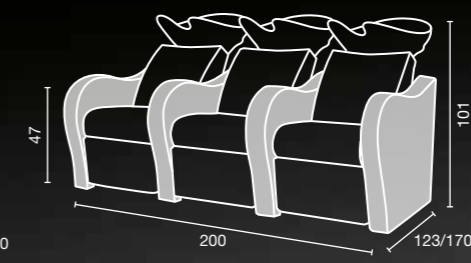

# luxury

ceramic basin and mixer included

sky colours A○B●

97 X 122 X 5 CM

|  |          |                  |                |              |
|--|----------|------------------|----------------|--------------|
|  | footrest | footrest massage |                |              |
|  | WU/018/B | <b>WU/016/B</b>  | WU/015/B       |              |
|  | WU/018/N | WU/016/N         | WU/015/N       |              |
|  |          |                  | SEPARÈ ACC/120 | LINK ACC/110 |

Sky in photo:  
A: bordeaux H8  
B: milk 61

**SKY COLOURS**

Available in  
50 SKY Colours

Sky in photo:  
A: black coffee 59  
B: milk 61

**SKY COLOURS**

Available in  
50 SKY Colours

sky colours A○B●

# luxury sofa

ceramic basin and mixer included

|  |                  |          |                  |                  |          |                  |
|--|------------------|----------|------------------|------------------|----------|------------------|
|  | <b>2 - PLACE</b> | footrest | footrest massage | <b>3 - PLACE</b> | footrest | footrest massage |
|  | WU/128/B         | WU/121/B | WU/120/B         | <b>WU/138/B</b>  | WU/131/B | WU/130/B         |
|  | WU/128/N         | WU/121/N | WU/120/N         | WU/138/N         | WU/131/N | WU/130/N         |