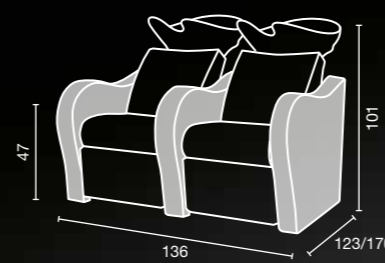

# luxury

ceramic basin and mixer included

sky colours A○B●

97 X 122 X 5 CM

|  |          |                  |                |              |
|--|----------|------------------|----------------|--------------|
|  | footrest | footrest massage |                |              |
|  | WU/018/B | <b>WU/016/B</b>  | WU/015/B       |              |
|  | WU/018/N | WU/016/N         | WU/015/N       |              |
|  |          |                  | SEPARÈ ACC/120 | LINK ACC/110 |

Sky in photo:  
A: bordeaux H8  
B: milk 61

**SKY COLOURS**

Available in  
50 SKY Colours

Sky in photo:  
A: black coffee 59  
B: milk 61

**SKY COLOURS**

Available in  
50 SKY Colours

sky colours A○B●

# luxury sofa

ceramic basin and mixer included

|  |                  |          |                  |                  |          |                  |
|--|------------------|----------|------------------|------------------|----------|------------------|
|  | <b>2 - PLACE</b> | footrest | footrest massage | <b>3 - PLACE</b> | footrest | footrest massage |
|  | WU/128/B         | WU/121/B | WU/120/B         | <b>WU/138/B</b>  | WU/131/B | WU/130/B         |
|  | WU/128/N         | WU/121/N | WU/120/N         | WU/138/N         | WU/131/N | WU/130/N         |