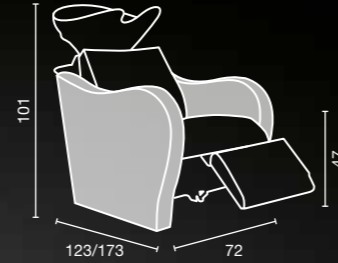

# luxury

ceramic basin and mixer included

sky colours A○B●

97 X 122 X 5 CM

|  |          |                  |                |              |
|--|----------|------------------|----------------|--------------|
|  | footrest | footrest massage |                |              |
|  | WU/018/B | <b>WU/016/B</b>  | WU/015/B       |              |
|  | WU/018/N | WU/016/N         | WU/015/N       |              |
|  |          |                  | SEPARÈ ACC/120 | LINK ACC/110 |

# luxury sofa

ceramic basin and mixer included

|  |                  |          |                  |                  |          |                  |
|--|------------------|----------|------------------|------------------|----------|------------------|
|  | <b>2 - PLACE</b> | footrest | footrest massage | <b>3 - PLACE</b> | footrest | footrest massage |
|  | WU/128/B         | WU/121/B | WU/120/B         | <b>WU/138/B</b>  | WU/131/B | WU/130/B         |
|  | WU/128/N         | WU/121/N | WU/120/N         | WU/138/N         | WU/131/N | WU/130/N         |