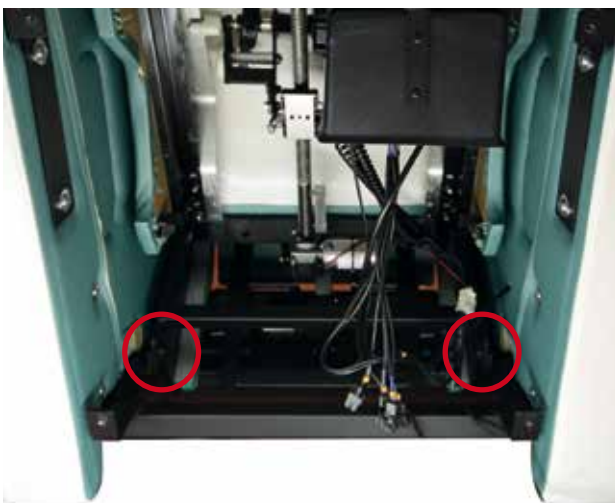

Replace Actuator

Salon Ambience
100% MADE IN ITALY

Command panel removal

Salon Ambience
100% MADE IN ITALY

Parts Disassembly

Salon Ambience
100% MADE IN ITALY

BACK

FRONT