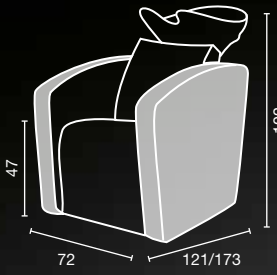

Sky in photo:
A: aqua satin H2
B: champagne 10

Available in
50 SKY Colours

sublime

ceramic basin and mixer included

sky colours A ○ B ●

chairs

mirrors

cabinets