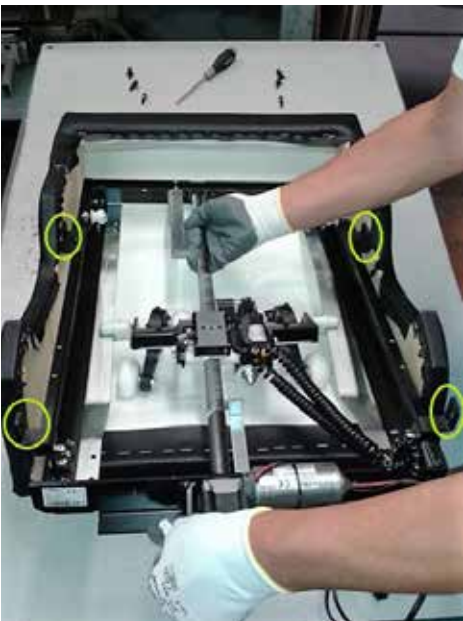

WASHING AREA

desks

waiting area

barber

accessories

	 footrest	 footrest massage		
	WU/162/B	WU/161/B	WU/160/B	LINK ACC/110
	WU/162/N	WU/161/N	WU/160/N	

Massage trolley removal

Salon Ambience
100% MADE IN ITALY

Replace Actuator

Salon Ambience
100% MADE IN ITALY

Command panel removal

Salon Ambience
100% MADE IN ITALY

Parts Disassembly

Salon Ambience
100% MADE IN ITALY

BACK

FRONT