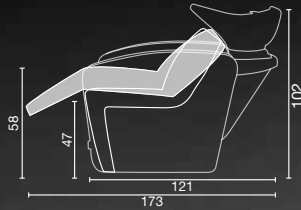

Sky in photo:
A: aqua satin H2
B: champagne 10

Available in
50 SKY Colours

sublime

ceramic basin and mixer included

sky colours A ○ B ●

chairs

mirrors

cabinets