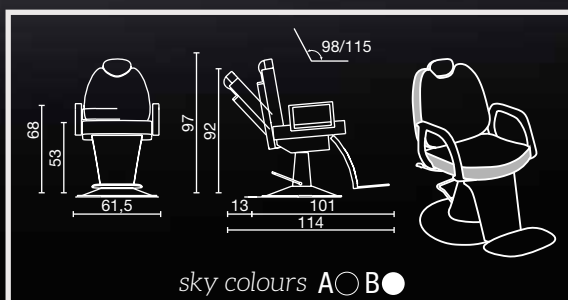

Sky in photo:
A: stone alligator 51
B: milk 61

Available in
50 SKY Colours

danilo

ROUND BASE

SH/271-6

chairs

mirrors

cabinets