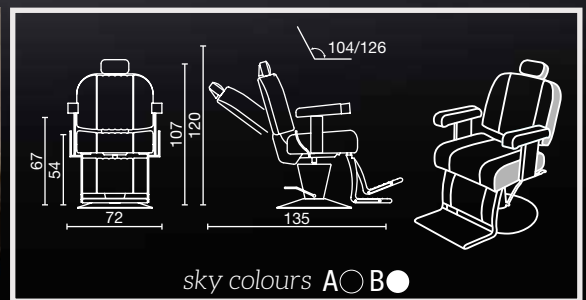

Sky in photo:
A: vintage brown F5
B: vintage ash G4

Available in
50 SKY Colours

boss

ROUND BASE

SH/274-6

chairs

mirrors

cabinets